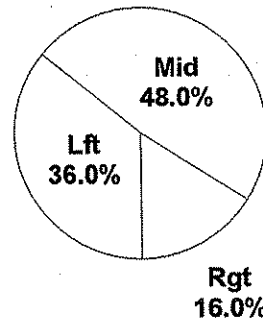

Scoring Locations