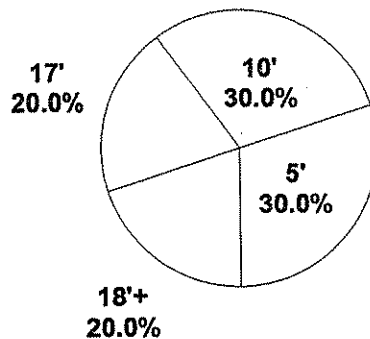

Scoring Range