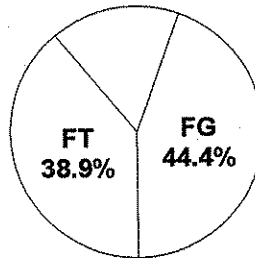

Shot Summary	M/A	%	PTS
3Pt FG	2/11	18.2%	6
2Pt FG	8/36	22.2%	16
Layups - L	0/0	0.0%	0
Layups - R	0/0	0.0%	0
Dunks	0/0	0.0%	0
Putbacks	3/4	75.0%	6
Overall Shooting	10/47	21.3%	22
Free Throws	14/16	87.5%	14
Total Points			36

Scoring Distribution
3pt
16.7%