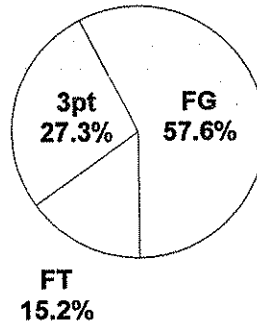

Scoring Distribution