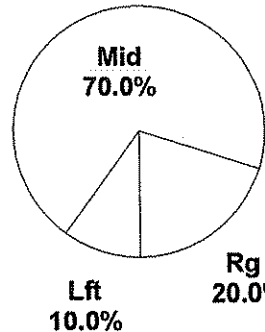

Scoring Locations

By Period	FG	FGA	FG%	3Pt	3PA	3P%	FT	FTA	FT%	PTS	ORB	DRB	TR	PF	AST	TO	BS	ST	P/S
1st Period	3	10	30.0	0	0	0.00	4	4	100	10	1	6	7	2	1	2	1	1	0.83
2nd Period	3	14	21.4	1	6	16.7	0	0	0.00	7	5	6	11	7	1	4	0	1	0.50
3rd Period	2	10	20.0	0	1	0.00	2	2	100	6	1	4	5	1	1	4	0	1	0.55
4th Period	2	13	15.4	1	4	25.0	8	10	80.0	13	6	4	10	3	0	4	1	0	0.72
Game	10	47	21.3	2	11	18.2	14	16	87.5	36	13	20	33	13	3	14	2	3	0.65

Scoring Breakdown