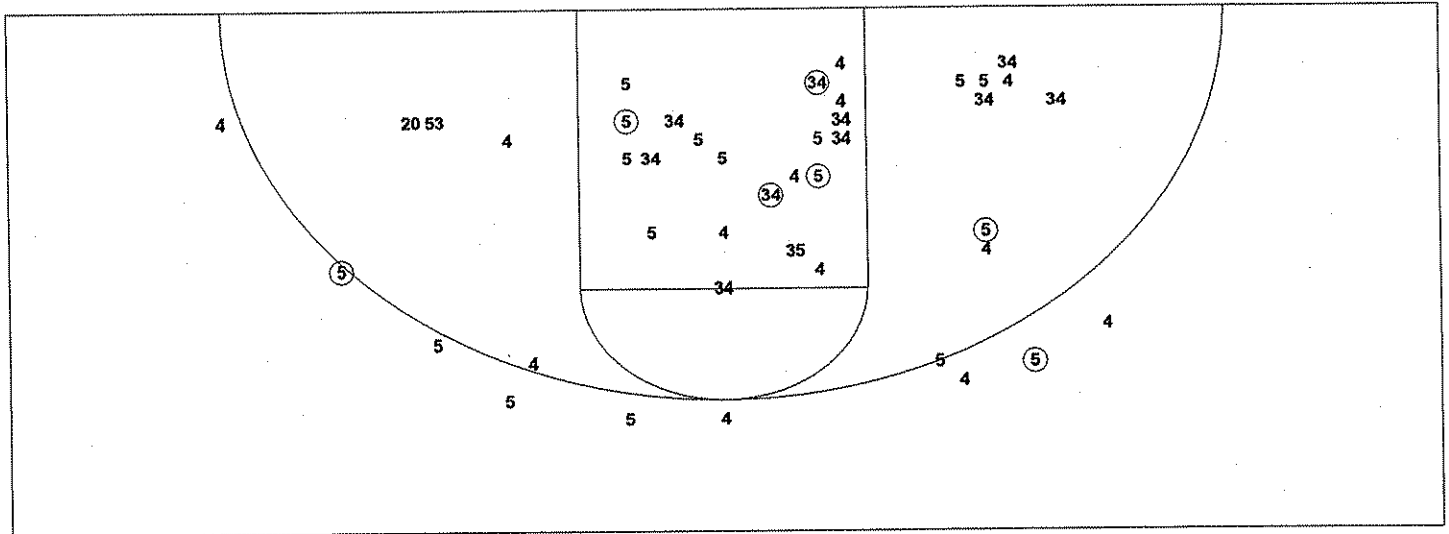

2003 Houchens Industries/KHSAA Girls' Sweet 16 - TEAM SHOT CHART for the Betsy Layne Wildcats
Betsy Layne Wildcats vs. Clinton County Lady Bulldogs
DATE: 03/28/2003 TIME: 2:00 CST SITE: Bowling Green, KY